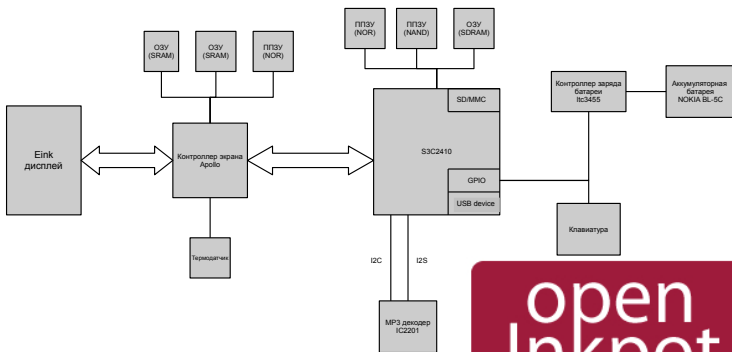

Структурная схема устройства IBook eReader V3